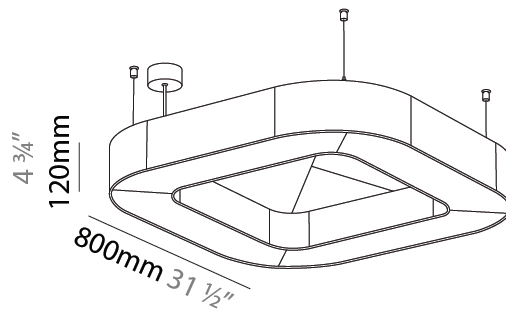

base number   LED Dimming   Color Temperature   Finishes (Diamond)   Finish Options   Diffuser Options   Cable Length

1. To build a product code in our configurator select the specify button on the base model # product page
2. To build a manual product code on this datasheet choose from the options listed below in blue font and add the suffix to the base model #

GENERAL

Series: Quantum Acoustic
Brand: Prolicht
Division: Architectural
Mounting Type: Suspension
Mounting Location: Ceiling
Subcategory: Acoustic

PHYSICAL

Shape: Round
Length (mm): 800
Length (in): 31 ½
Width (mm): 800
Width (in): 31 ½
Height (mm): 120
Height (in): 4 ¾
Light Distribution: Direct
Diffuser: [PMMA - Opal / Micro-Prism](#)
Fixture Finish: [SSR / BKV / CWI / CRY / HAB / UFT / ITA / RUA / FTG / MYG / LOD / PUS / FRO / FUP / KIA / POP / BLS / SPG / MEY / GOH / GUM / CHC / COM / ABZ / JAG / OBR / MOS / ROR](#)
Accent Finish: [ANC / ASH / BNA / BTC / BZE / CEL / EGG / EVG / FOG / FOS / FST / FUA / IRI / IRO / KHA / LIC / LIM / MER / MSN / MUS / ONX / PEA / PLU / POL / PPY / RAY / ROY / RST / STE / SWD / TAN / TAU](#)
Fixture Material: Aluminum
Cable Details: [2 000mm / 78 3/4" or 6 000mm / 236 1/4" Transparent Cable](#)

ELECTRICAL

Lamp Type: LED (Zhaga Standard)
Input Wattage (W): 58.7

LED

[Color Temperature (°K): 2700 / 3000 / 3500 / 4000](#)
Max. Delivered Lumen (lm): Max 6423
Nominal Lumen (lm): Max 8759
CRI: >90 CRI
Lamp Life (hrs): 50000

OPTICAL

RATINGS AND CERTIFICATIONS

Certified By: CSA Certified to UL and CSA Standards
IP rating: IP20